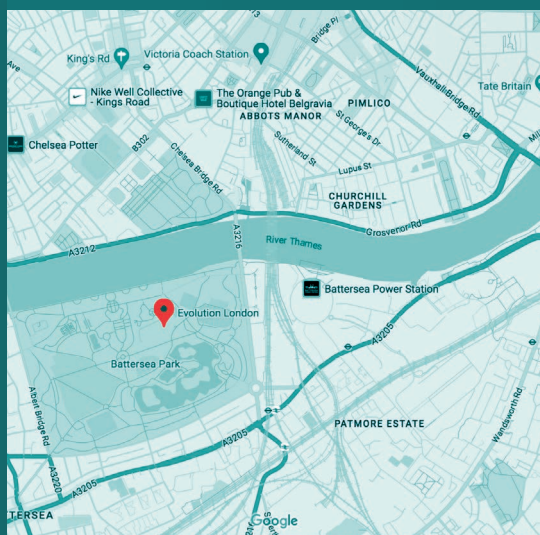

CAPACITY
1000 - 4000

STANDING
4000

DINING
2000

VENUE LOCATION

Battersea Park Station
15 minute walk

VENUE MAP

The Venue is Suitable for seated dinners and standing events with a range of catering options available