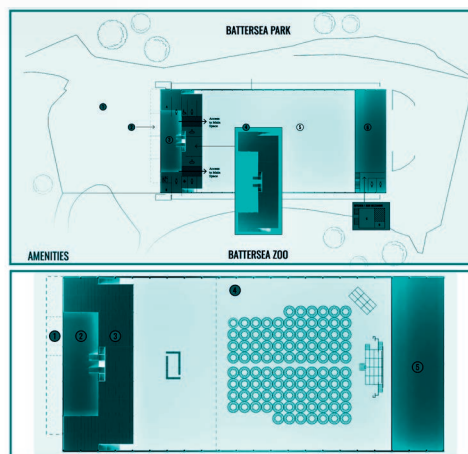

CAPACITY
1000 - 4000

STANDING
4000

DINING
2000

VENUE LOCATION

Battersea Park Station
15 minute walk

VENUE MAP

The Venue is Suitable for seated dinners and standing events with a range of catering options available