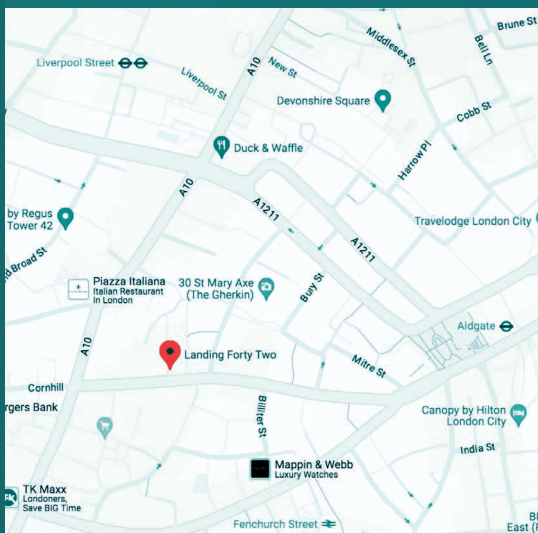

LOCATION

LANDING 42
CITY OF LONDON

THE PROPERTY

Elevate your Christmas Party this year by hosting at Landing 42, London's premier dedicated Christmas Party venue soaring 500 feet high above the City of London within the iconic Leadenhall Building. This venue, with its breathtaking views of London cannot but impress all of your guests. With a capacity for up to 300 guests, this venue is perfectly suited for Christmas Parties. A short walk from Monument, Fenchurch Street, Algate and Bank Stations so incredibly accessible for all of your guests.

CAPACITY
200 - 350

STANDING
300

DINING
220

VENUE LOCATION

Bank Station and Aldgate Station
10 minute Walk

VENUE MAP

The Venue is Suitable for seated dinners
and standing events with a range of
catering options available