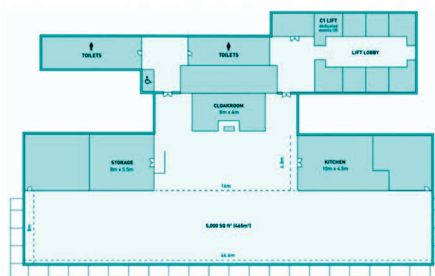

CAPACITY
200 - 350

STANDING
300

DINING
220

VENUE LOCATION

Bank Station and Aldgate Station
10 minute Walk

VENUE MAP

The Venue is Suitable for seated dinners
and standing events with a range of
catering options available