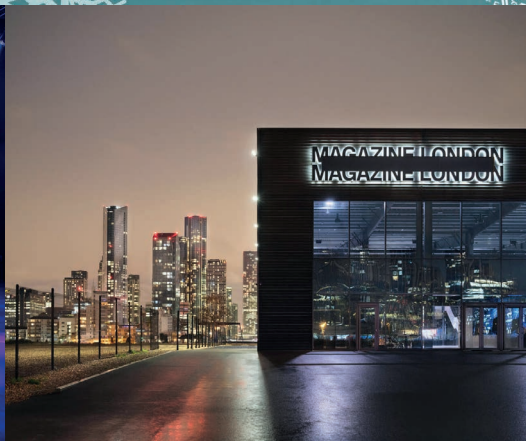

Christmas
VENUES
2024

MAGAZINE LONDON

GREENWICH PENINSULA

Magazine London is a truly phenomenal, contemporary venue located in North Greenwich with awesome views of the Canary Wharf skyline offering a fantastic experience to larger parties. It is a perfect space to host large Christmas Parties in London.

THE VENUE

STRIKING PURPOSE BUILT EVENT SPACE
WITH VIEWS ACROSS CANARY WHARF

FEATURES

Located near the O2 centre, Magazine London is undoubtedly one of London's most unique and ultra cool spaces for larger events for 1200 seated or 2000 standing. The theme uses neon lights to create a fabulous urban landscape with tall ceilings, large stage, occasional furniture, superior sound infrastructure and panoramic views across the River Thames. The experience is truly enchanting and combined with amazing food, drink and entertainment, this venue is going to electrify and charge your emotions!

LOCATION

MAGAZINE LONDON

NORTH GREENWICH

THE PROPERTY

All the fun of the fair! This Christmas be transported to the chicest funfair you have experienced - all within the urban landscape of Magazine London. Spread across two spaces, your guests will enjoy first class dining with first class panoramic views of Canary Wharf followed by a funfair themed night of partying in the second space. A short walk from the O2 and North Greenwich station.