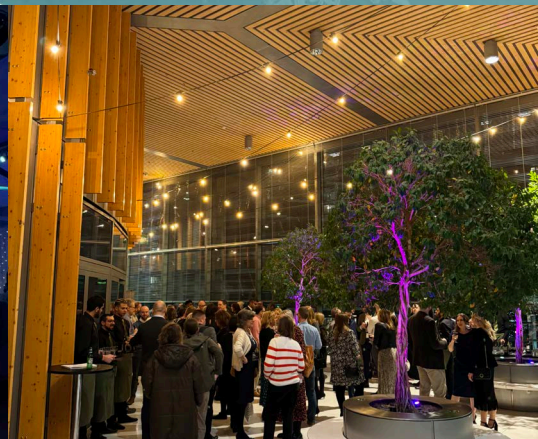

Christmas
VENUES
2024

THE DRUM
WEMBLEY PARK

Host your exclusive party at the unique circular venue The Drum located opposite the iconic Wembley Stadium

THE VENUE

UNIQUE PARTY VENUE LOCATED MINUTES
AWAY FROM WEMBLEY STADIUM

FEATURES

The Drum – A Unique Christmas Party Venue located opposite the iconic Wembley Stadium. Your guests will enjoy the drinks reception in the Winter Garden looking out onto Wembley Stadium and Wembley Arena. The Grand Hall with its circular shape and high ceiling, will be an amazing backdrop for your party, dinner and dance.

LOCATION

THE DRUM

WEMBLEY PARK

THE PROPERTY

A variety of unique spaces are available within The Drum to create the perfect Christmas Party. The Winter Garden wraps around the Grand Hall, with beautiful internal planting and floor to ceiling windows facilitating dramatic views of Wembley Stadium. The uniquely circular Grand Hall, with double-height ceilings provides an expansive space in which to hold the main party event. A short walk from Wembley Park station so accessible for your guests.