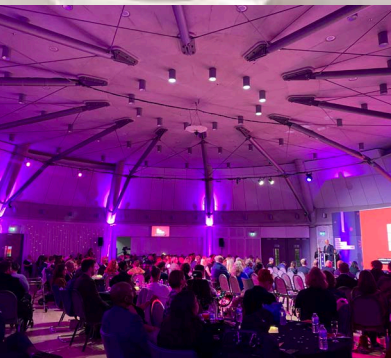

Christmas
VENUES
2024

THE DRUM
WEMBLEY PARK

Host your exclusive party at the unique circular venue The Drum located opposite the iconic Wembley Stadium

THE VENUE

UNIQUE PARTY VENUE LOCATED MINUTES
AWAY FROM WEMBLEY STADIUM

FEATURES

The Drum – A Unique Christmas Party Venue located opposite the iconic Wembley Stadium. Your guests will enjoy the drinks reception in the Winter Garden looking out onto Wembley Stadium and Wembley Arena. The Grand Hall with its circular shape and high ceiling, will be an amazing backdrop for your party, dinner and dance.

LOCATION

THE DRUM

WEMBLEY PARK

THE PROPERTY

A variety of unique spaces are available within The Drum to create the perfect Christmas Party. The Winter Garden wraps around the Grand Hall, with beautiful internal planting and floor to ceiling windows facilitating dramatic views of Wembley Stadium. The uniquely circular Grand Hall, with double-height ceilings provides an expansive space in which to hold the main party event. A short walk from Wembley Park station so accessible for your guests.