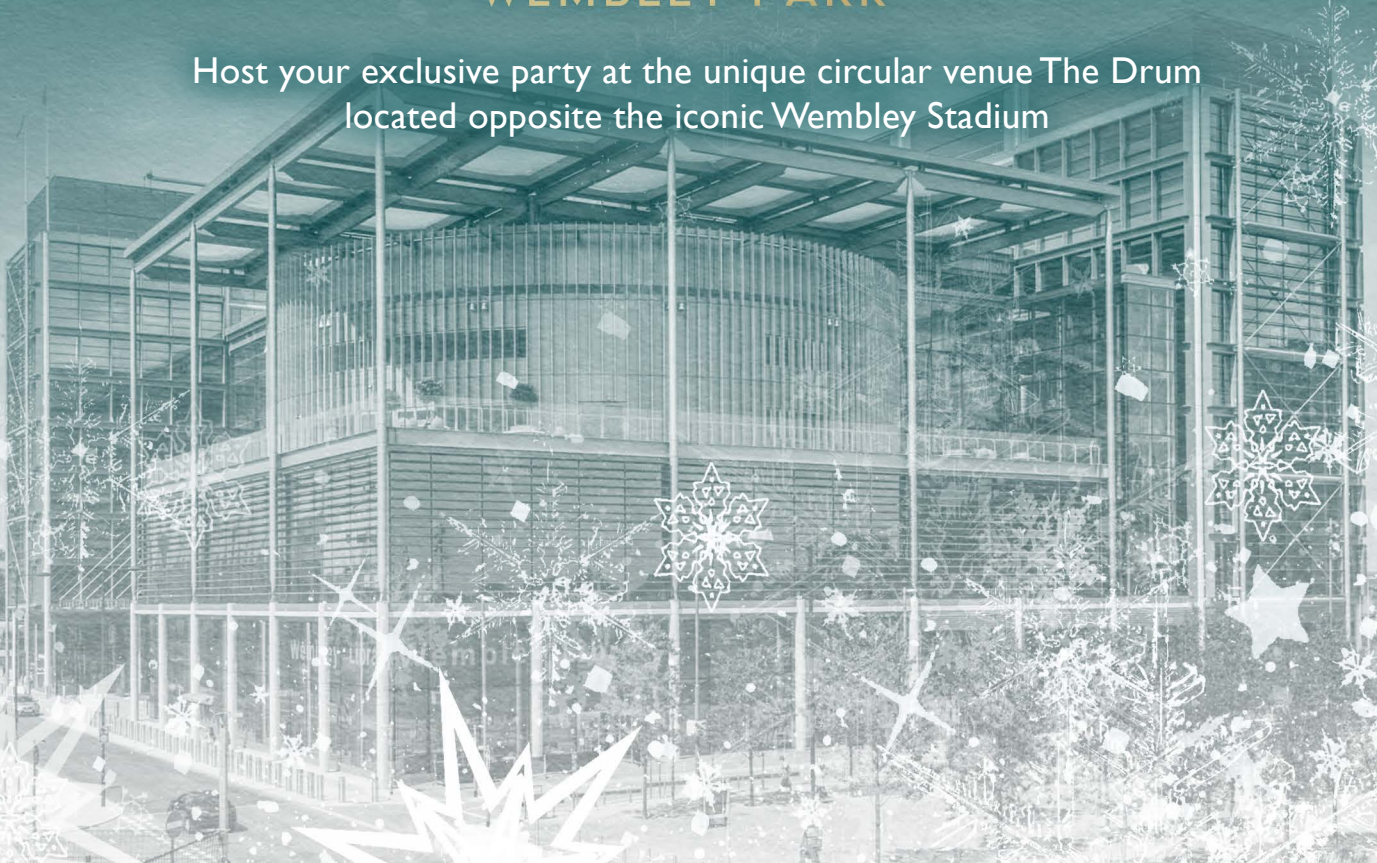

Christmas
VENUES
2024

THE DRUM
WEMBLEY PARK

Host your exclusive party at the unique circular venue The Drum located opposite the iconic Wembley Stadium

THE VENUE

UNIQUE PARTY VENUE LOCATED MINUTES
AWAY FROM WEMBLEY STADIUM

FEATURES

The Drum – A Unique Christmas Party Venue located opposite the iconic Wembley Stadium. Your guests will enjoy the drinks reception in the Winter Garden looking out onto Wembley Stadium and Wembley Arena. The Grand Hall with its circular shape and high ceiling, will be an amazing backdrop for your party, dinner and dance.

LOCATION

THE DRUM

WEMBLEY PARK

THE PROPERTY

A variety of unique spaces are available within The Drum to create the perfect Christmas Party. The Winter Garden wraps around the Grand Hall, with beautiful internal planting and floor to ceiling windows facilitating dramatic views of Wembley Stadium. The uniquely circular Grand Hall, with double-height ceilings provides an expansive space in which to hold the main party event. A short walk from Wembley Park station so accessible for your guests.