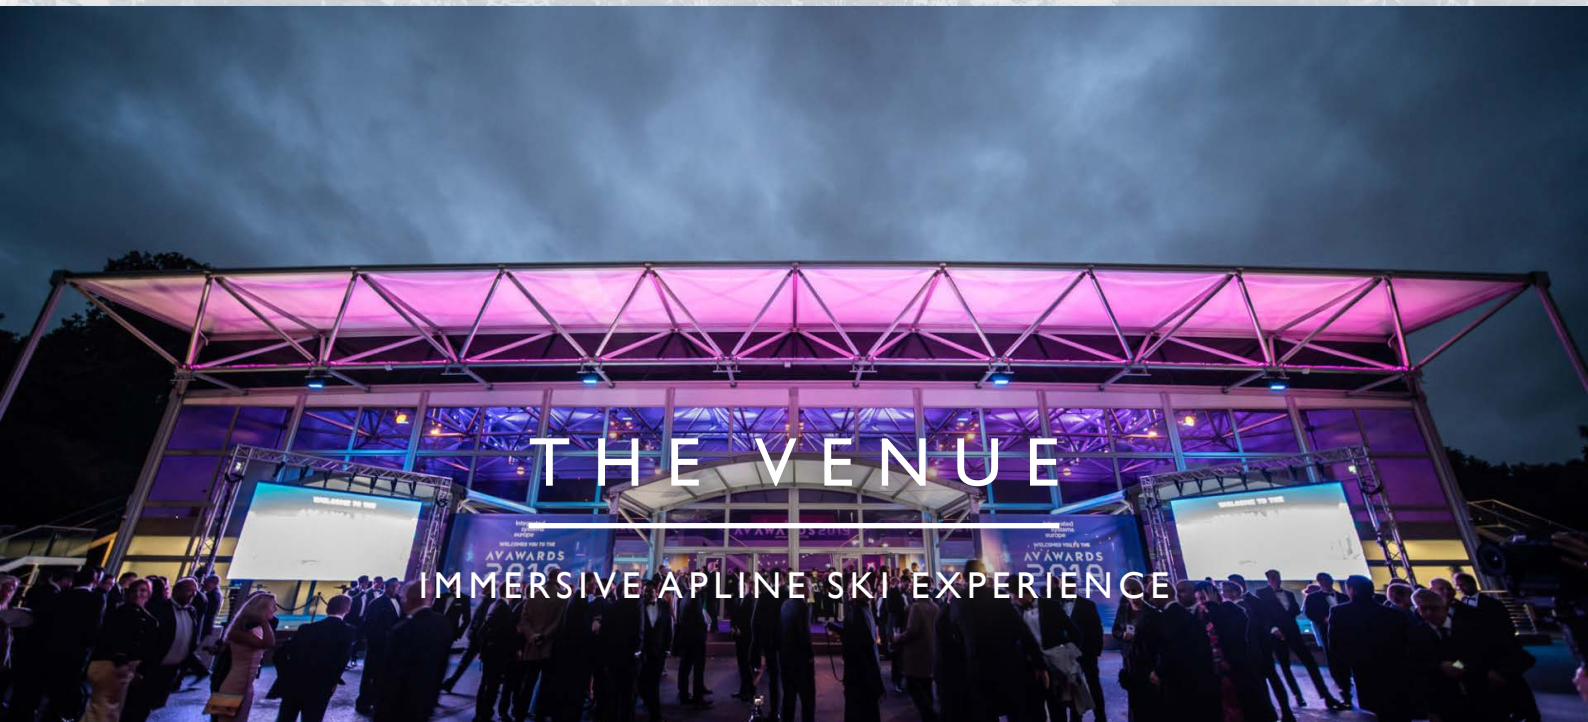

*Christmas*  
VENUES  
2024

EVOLUTION  
LONDON

BATTERSEA PARK

Host your exclusive party in the heart of Battersea Park in a stunning event venue structure that is transformed into a magical alpine wonderland.

# THE VENUE

### FEATURES

Located within Battersea Park, moments from the iconic Power Station, Evolution London is an incredible event space suited to accommodate large Christmas Parties in London. This unique venue will be turned into a fabulous ski-themed party giving your guests a wonderful immersive experience of an alpine winter wonderland. The high-end set-up and production comes with fantastic catering and entertainment to create a memorable time for all the guests.