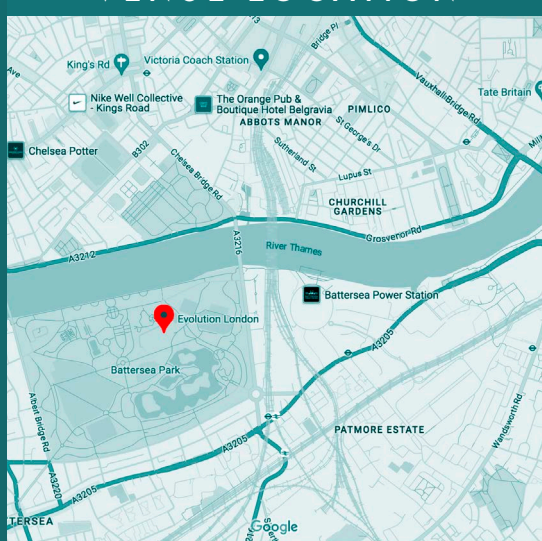

# LOCATION

### VENUE LOCATION

Battersea Park Station  
15 minute walk