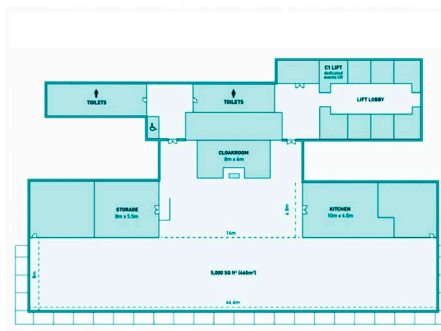

CAPACITY
200 - 350

STANDING
300

DINING
220

VENUE LOCATION

Bank Station and Aldgate Station
10 minute Walk

VENUE MAP

The Venue is Suitable for seated dinners
and standing events with a range of
catering options available