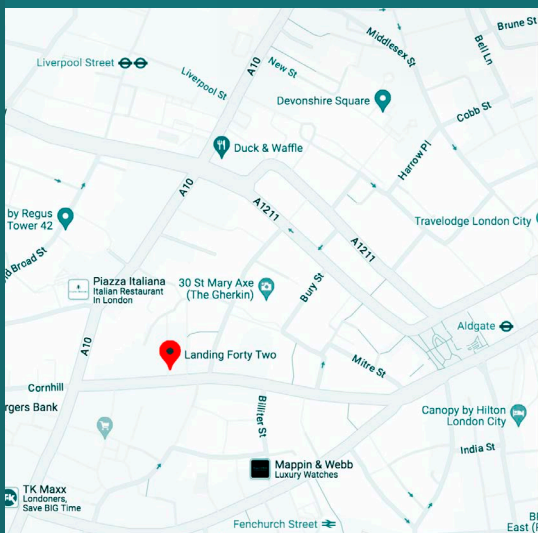

LOCATION

LANDING 42
CITY OF LONDON

THE PROPERTY

Elevate your Christmas Party this year by hosting at Landing 42, London's premier dedicated Christmas Party venue soaring 500 feet high above the City of London within the iconic Leadenhall Building. This venue, with its breathtaking views of London cannot but impress all of your guests. With a capacity for up to 300 guests, this venue is perfectly suited for Christmas Parties. A short walk from Monument, Fenchurch Street, Algate and Bank Stations so incredibly accessible for all of your guests.

CAPACITY
200 - 350

STANDING
300

DINING
220

VENUE LOCATION

Bank Station and Aldgate Station
10 minute Walk

VENUE MAP

The Venue is Suitable for seated dinners
and standing events with a range of
catering options available