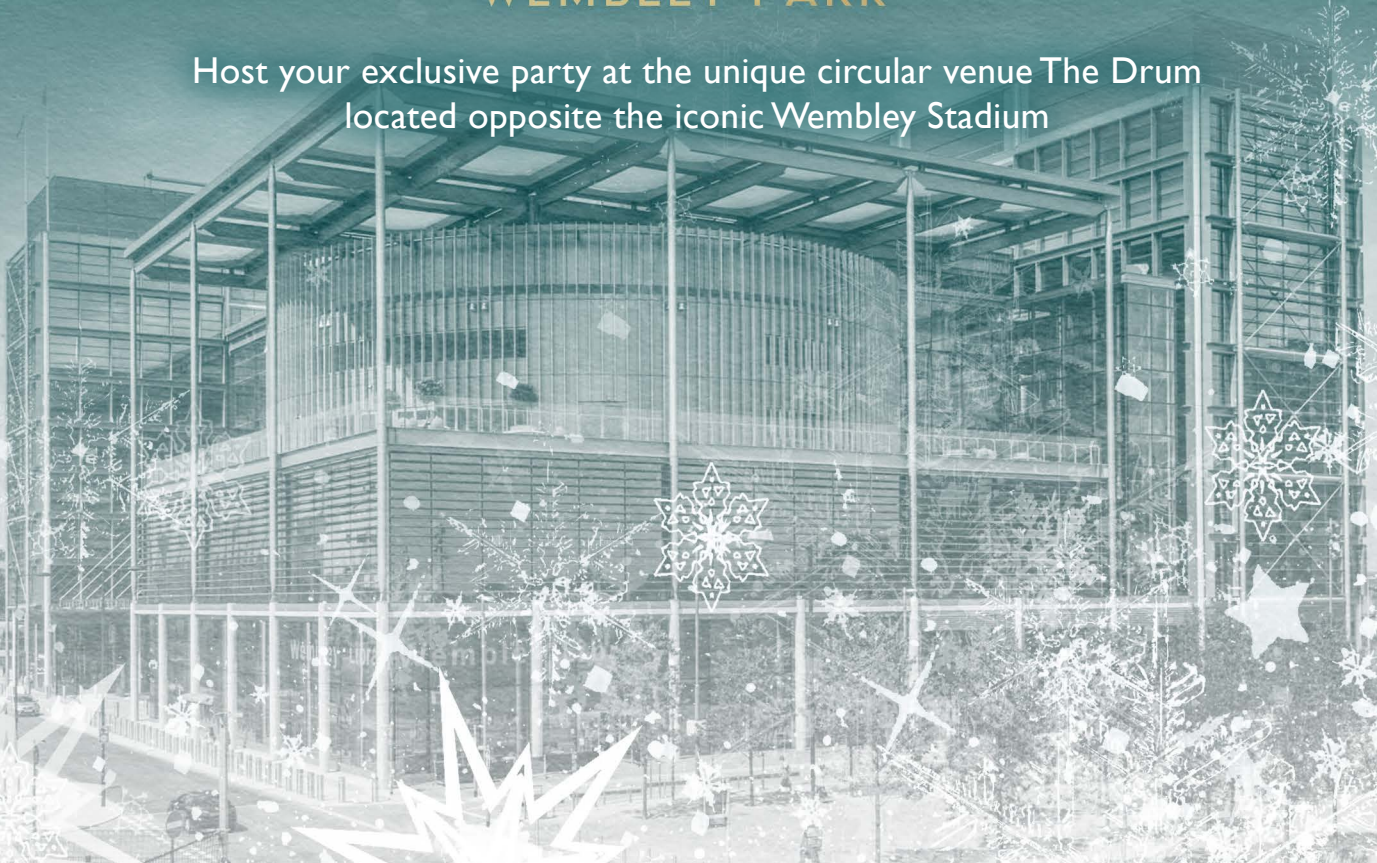

# THE DRUM

WEMBLEY PARK

Host your exclusive party at the unique circular venue The Drum located opposite the iconic Wembley Stadium

# THE VENUE

UNIQUE PARTY VENUE LOCATED MINUTES  
AWAY FROM WEMBLEY STADIUM

## FEATURES

The Drum – A Unique Christmas Party Venue located opposite the Iconic Wembley Stadium. Your Guests will enjoy the Drinks Reception in the Winter Garden looking out onto Wembley Stadium and Wembley Arena. The Grand Hall with its circular shape and high ceiling, will be an amazing backdrop for your party, dinner and dance.

### THE PROPERTY

A variety of unique spaces are available within The Drum to create the perfect Christmas Party. The Winter Garden wraps around the Grand Hall, with beautiful internal planting and floor to ceiling windows facilitating dramatic views of Wembley Stadium. The uniquely circular Grand Hall, with double-height ceilings provides an expansive space in which to hold the main party event. A short walk from Wembley Park station so accessible for your guests.