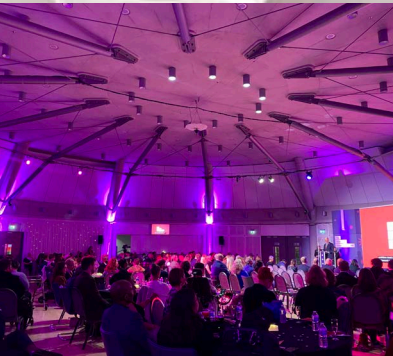

## FEATURES

The Drum – A Unique Christmas Party Venue located opposite the Iconic Wembley Stadium. Your Guests will enjoy the Drinks Reception in the Winter Garden looking out onto Wembley Stadium and Wembley Arena. The Grand Hall with its circular shape and high ceiling, will be an amazing backdrop for your party, dinner and dance.