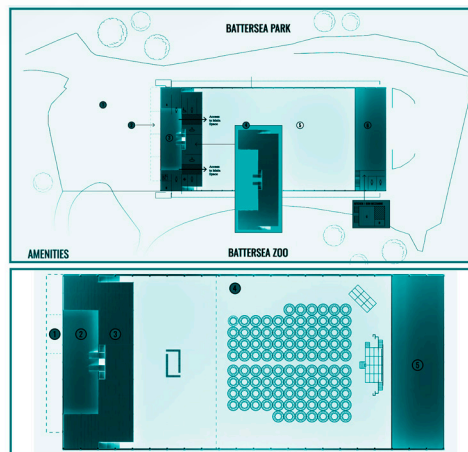

CAPACITY
1000 - 4000

STANDING
4000

DINING
2000

VENUE LOCATION

Battersea Park Station
15 minute walk

VENUE MAP

The Venue is Suitable for seated dinners and standing events with a range of catering options available