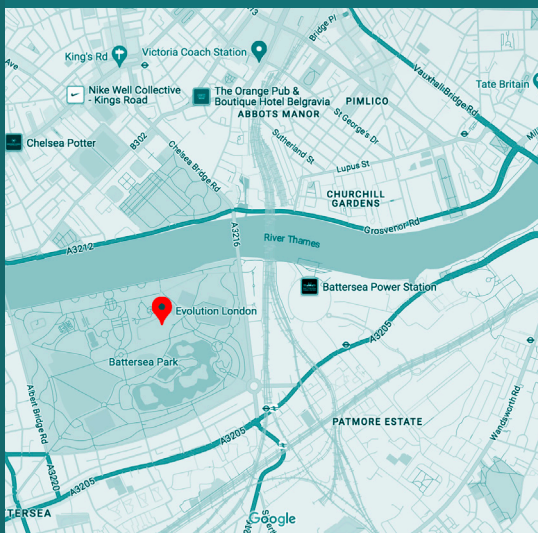

CAPACITY
1000 - 4000

STANDING
4000

DINING
2000

VENUE LOCATION

Battersea Park Station
15 minute walk

VENUE MAP

The Venue is Suitable for seated dinners and standing events with a range of catering options available