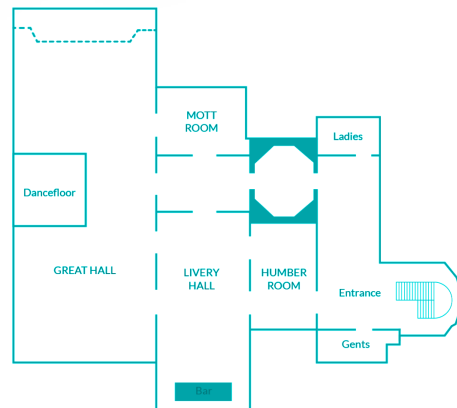

CAPACITY
100 - 400

STANDING
400

DINING
330

VENUE LOCATION

Barbican Station & Bank Station 10 minute walk

FLOOR PLAN

The Venue is Suitable for seated dinners and standing events with a range of catering options available