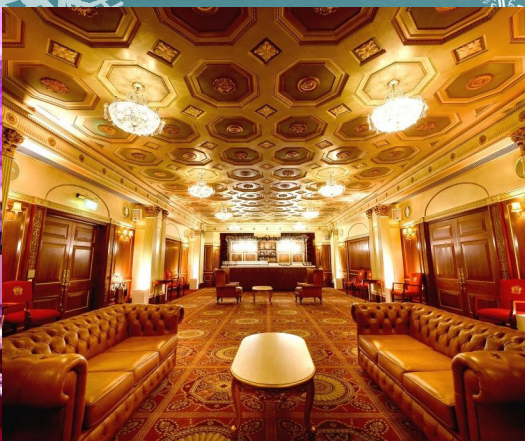

Christmas
VENUES
2025

PLASTERERS'
HALL

BARBICAN, CITY OF LONDON

Host your exclusive party at this unique livery hall steeped in history and displaying classic splendour, located near Barbican in the City of London

THE VENUE

PARTY VENUE LOCATED IN THE HEART
OF THE CITY OF LONDON

FEATURES

Plaisterers' Hall is one of London's larger livery halls located in the City. The decor is spectacular with wonderful chandeliers and elegant decor making this an ideal venue for exclusive Christmas Parties. The high specification Audio-Visual, lighting facilities and Christmas theming makes for a fabulous party space and a chance to create memorable events with great food & drinks by Lotus Events

LOCATION

PLASTERERS' HALL
BARBICAN, CITY OF LONDON

THE PROPERTY

Located in the City, close to Barbican, Bank and Liverpool Street Stations the livery hall is adorned throughout in a neo-classical style. The venue boasts a range of flexible interconnected spaces that can be used for drinks receptions, seated formal dinners, bar and dance areas. A combination of location, size, splendid grandeur and fantastic facilities make this the perfect venue to host your Christmas party this year.