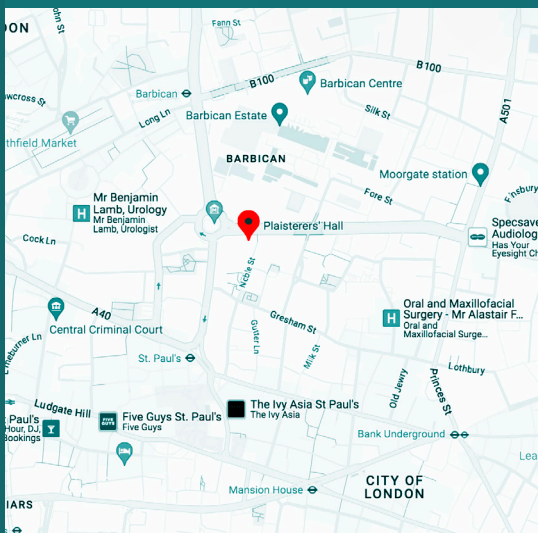

VENUE LOCATION

Barbican Station & Bank Station 10 minute walk