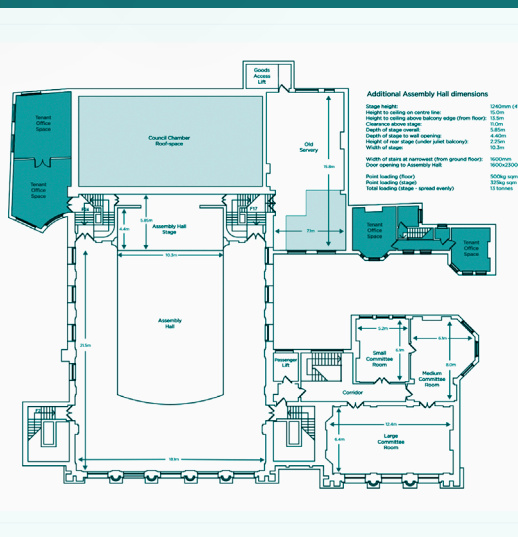

VENUE MAP

The Venue is Suitable for seated dinners and standing events with a range of catering options available