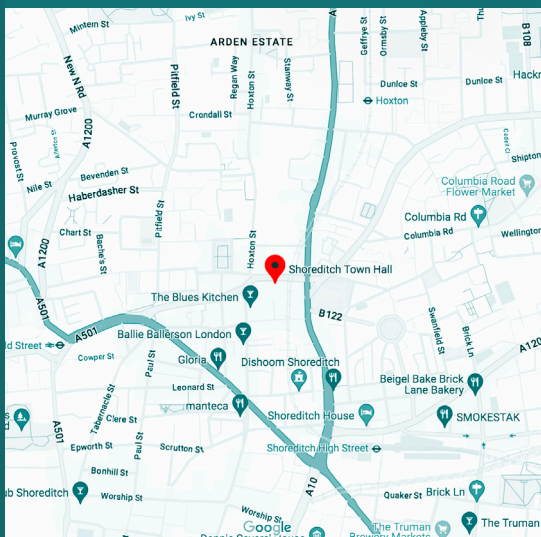

Christmas
VENUES
2025

SHOREDITCH
TOWN HALL

SHOREDITCH, OLD STREET

Hold your Christmas party at a magnificent Grade II landmark building Shoreditch Town Hall, located in one of the most vibrant and creative areas of London, adjacent to Hoxton Square, and a short walk from Old Street.

CAPACITY
300 - 750

STANDING
500

DINING
350

VENUE LOCATION

Old Street Station & Shoreditch High Street Station
10 minute walk

VENUE MAP

The Venue is Suitable for seated dinners and standing events with a range of catering options available