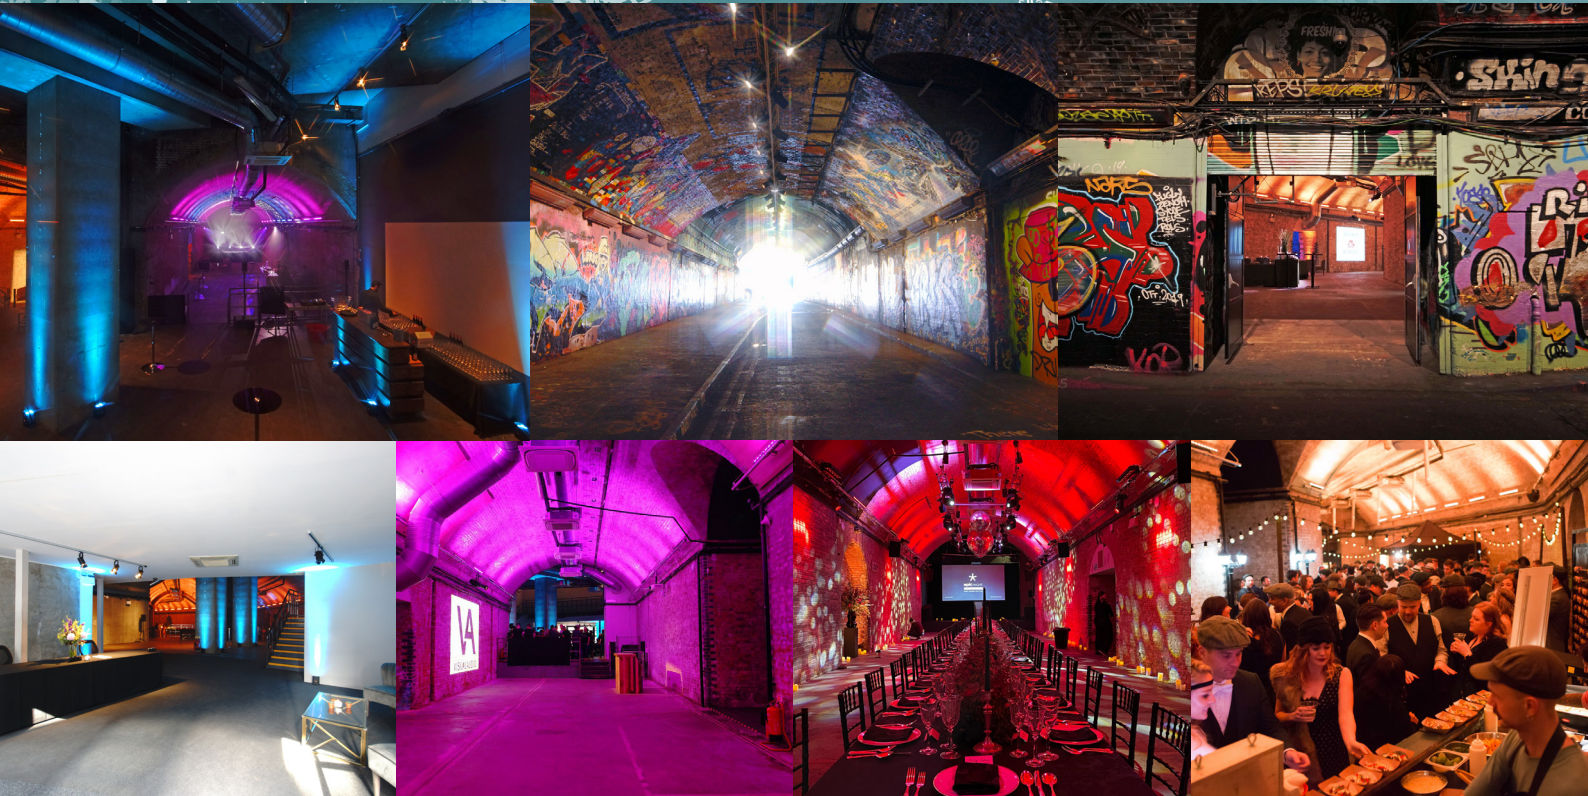

*Christmas*  
VENUES  
2026

**26 LEAKE ST**

**7 ADDINGTON STREET**

Book your exclusive Christmas function at the quirky railway arches 26 Leake Street - Located within the famous Graffiti tunnel this unique and large event space is great for a corporate party.

## FEATURES

26 Leake Street is a stunning venue comprised of three large recently restored railway arches, located close to Waterloo Station. With a generous space, ceiling height, incredible lighting, Christmas theming and fabulous food, you can host a larger Christmas Party till late.

## THE PROPERTY

26 Leake Street is a stunning venue featuring three expansive recently restored railway arches, conveniently situated near Waterloo Station. Boasting unique architecture and amazing ceiling height, this chic urban space, transformed with festive Christmas theming, stunning lighting and exquisite food & drink provides the ideal setting to host a memorable Christmas Party.

### VENUE LOCATION

Waterloo Station 10 minute walk