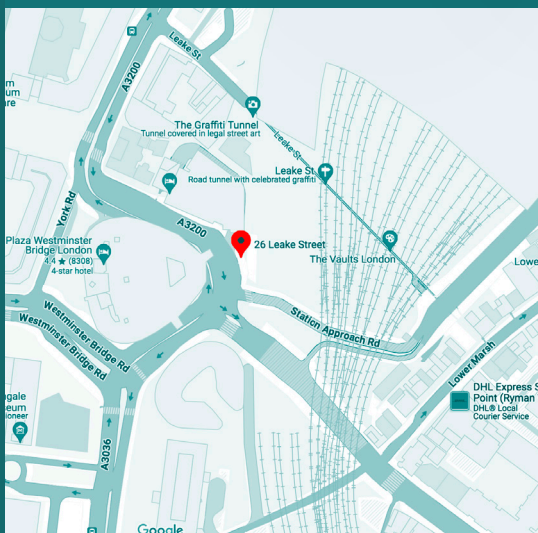

## FEATURES

26 Leake Street is a stunning venue comprised of three large recently restored railway arches, located close to Waterloo Station. With a generous space, ceiling height, incredible lighting, Christmas theming and fabulous food, you can host a larger Christmas Party till late.

# LOCATION

26 LEAKE STREET  
SOUTHBANK

## THE PROPERTY

26 Leake Street is a stunning venue featuring three expansive recently restored railway arches, conveniently situated near Waterloo Station. Boasting unique architecture and amazing ceiling height, this chic urban space, transformed with festive Christmas theming, stunning lighting and exquisite food & drink provides the ideal setting to host a memorable Christmas Party.

### VENUE LOCATION

Waterloo Station 10 minute walk