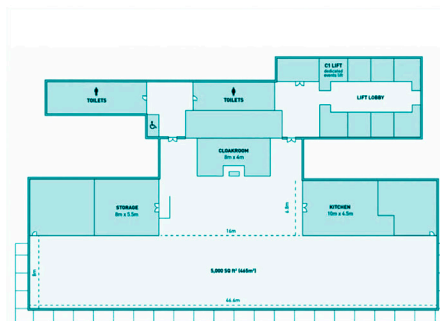

CAPACITY
200 - 350

STANDING
300

DINING
220

VENUE LOCATION

Bank Station and Aldgate Station
10 minute Walk

VENUE MAP

The Venue is Suitable for seated dinners
and standing events with a range of
catering options available